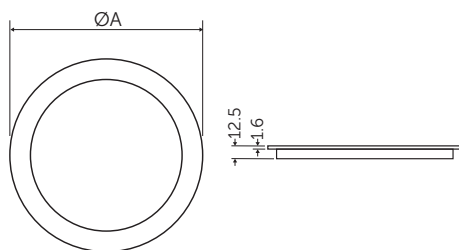

LED Round Panel

The super slim design of the BELL Ariel LED Round Panel makes this range of products ideal for office & educational environments alike. The complete range covers cut outs ranging from 130mm up to 282mm.

- Super slimline profile
- Remote Micro Driver
- Complete range covering sizes 146mm - 300mm
- Flicker Free Driver to ensure safety in public areas
- 30000 Hours
- 0-10V dimming or DALI dimming options available
- Emergency panels with 5 year battery warranty available

LMR80: Maximum 20% of lumen depreciation over rated hours.

B10: Maximum 10% of fittings failure rate over rated hours

Model	A	Cut-Out
9W	146mm	130mm
12W	170mm	160mm
15W	190mm	180mm
18W	225mm	210mm
24W	300mm	282mm